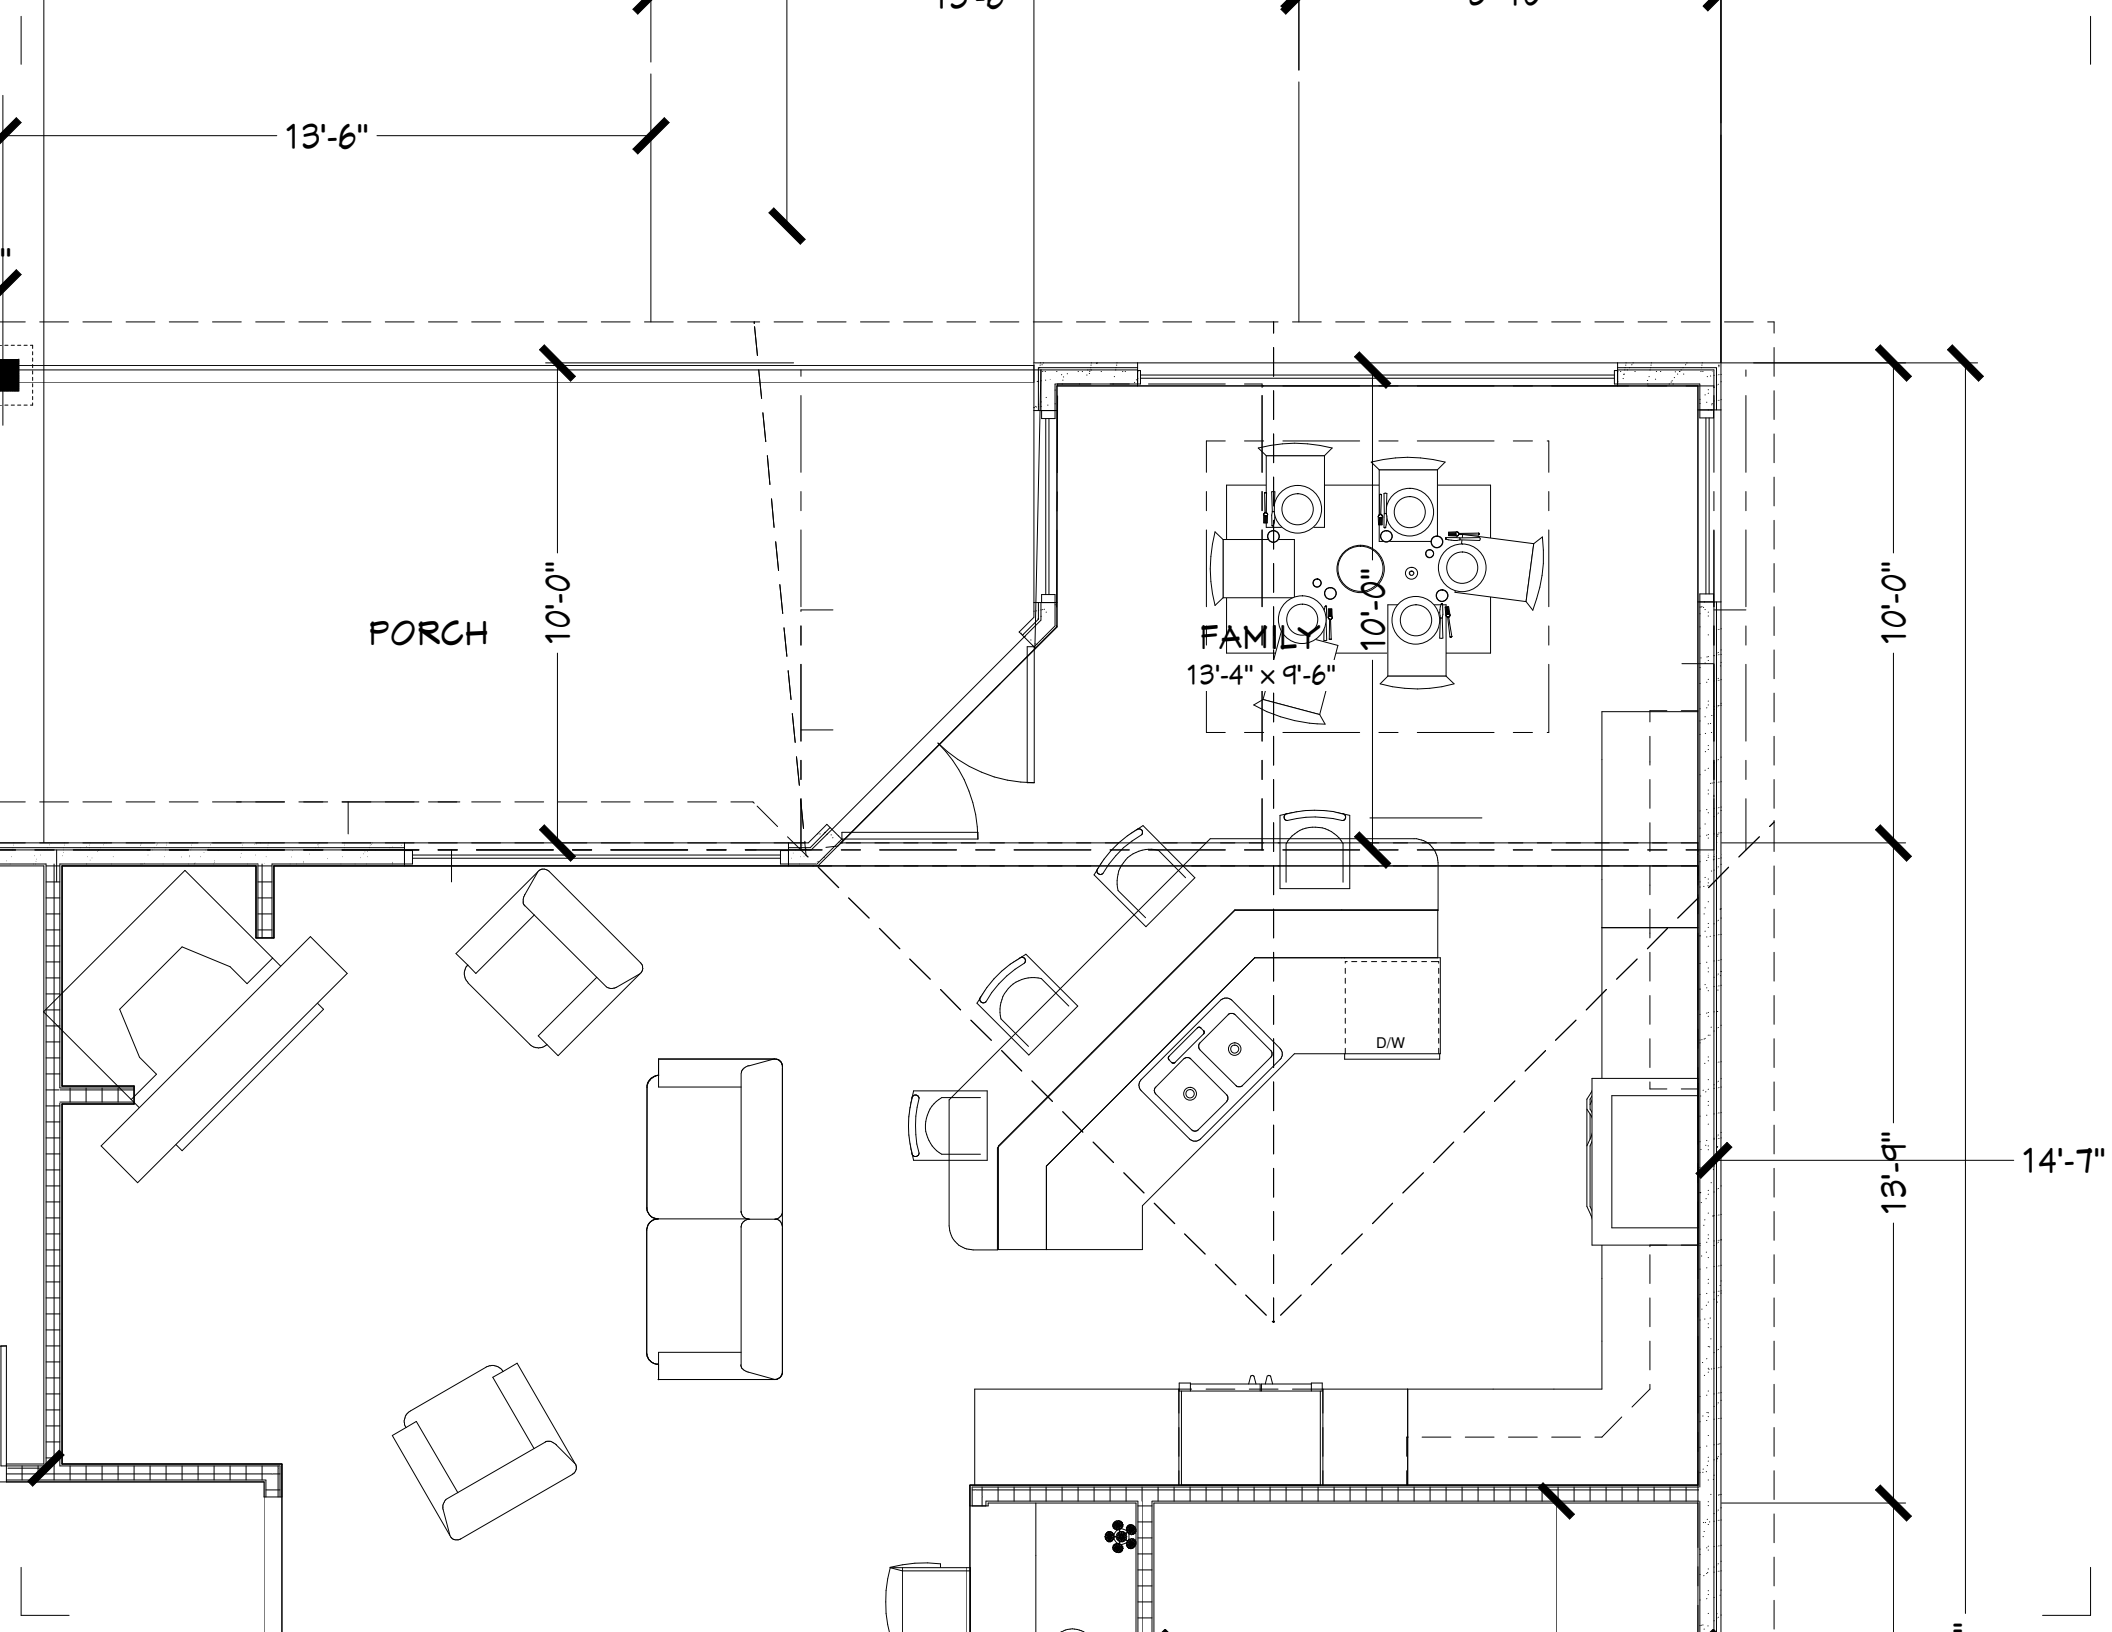

11'-3"

14'-6"

MASTER BDRM  
14'-11" x 13'-8"

3'-4"

1'-0"

100'-0"

20'-1"

48'-3"

13'-8"

**GARAGE**  
19'-6" x 11'-9"

WH

13'-6"

PORCH

10'-0"

FAMILY  
13'-4" x 9'-6"

10'-0"

10'-0"

D/W

13'-9"

14'-7"

IS NE  
ADD

CRO  
HATC  
IS NE  
SHA  
STR

7"

85'-0"