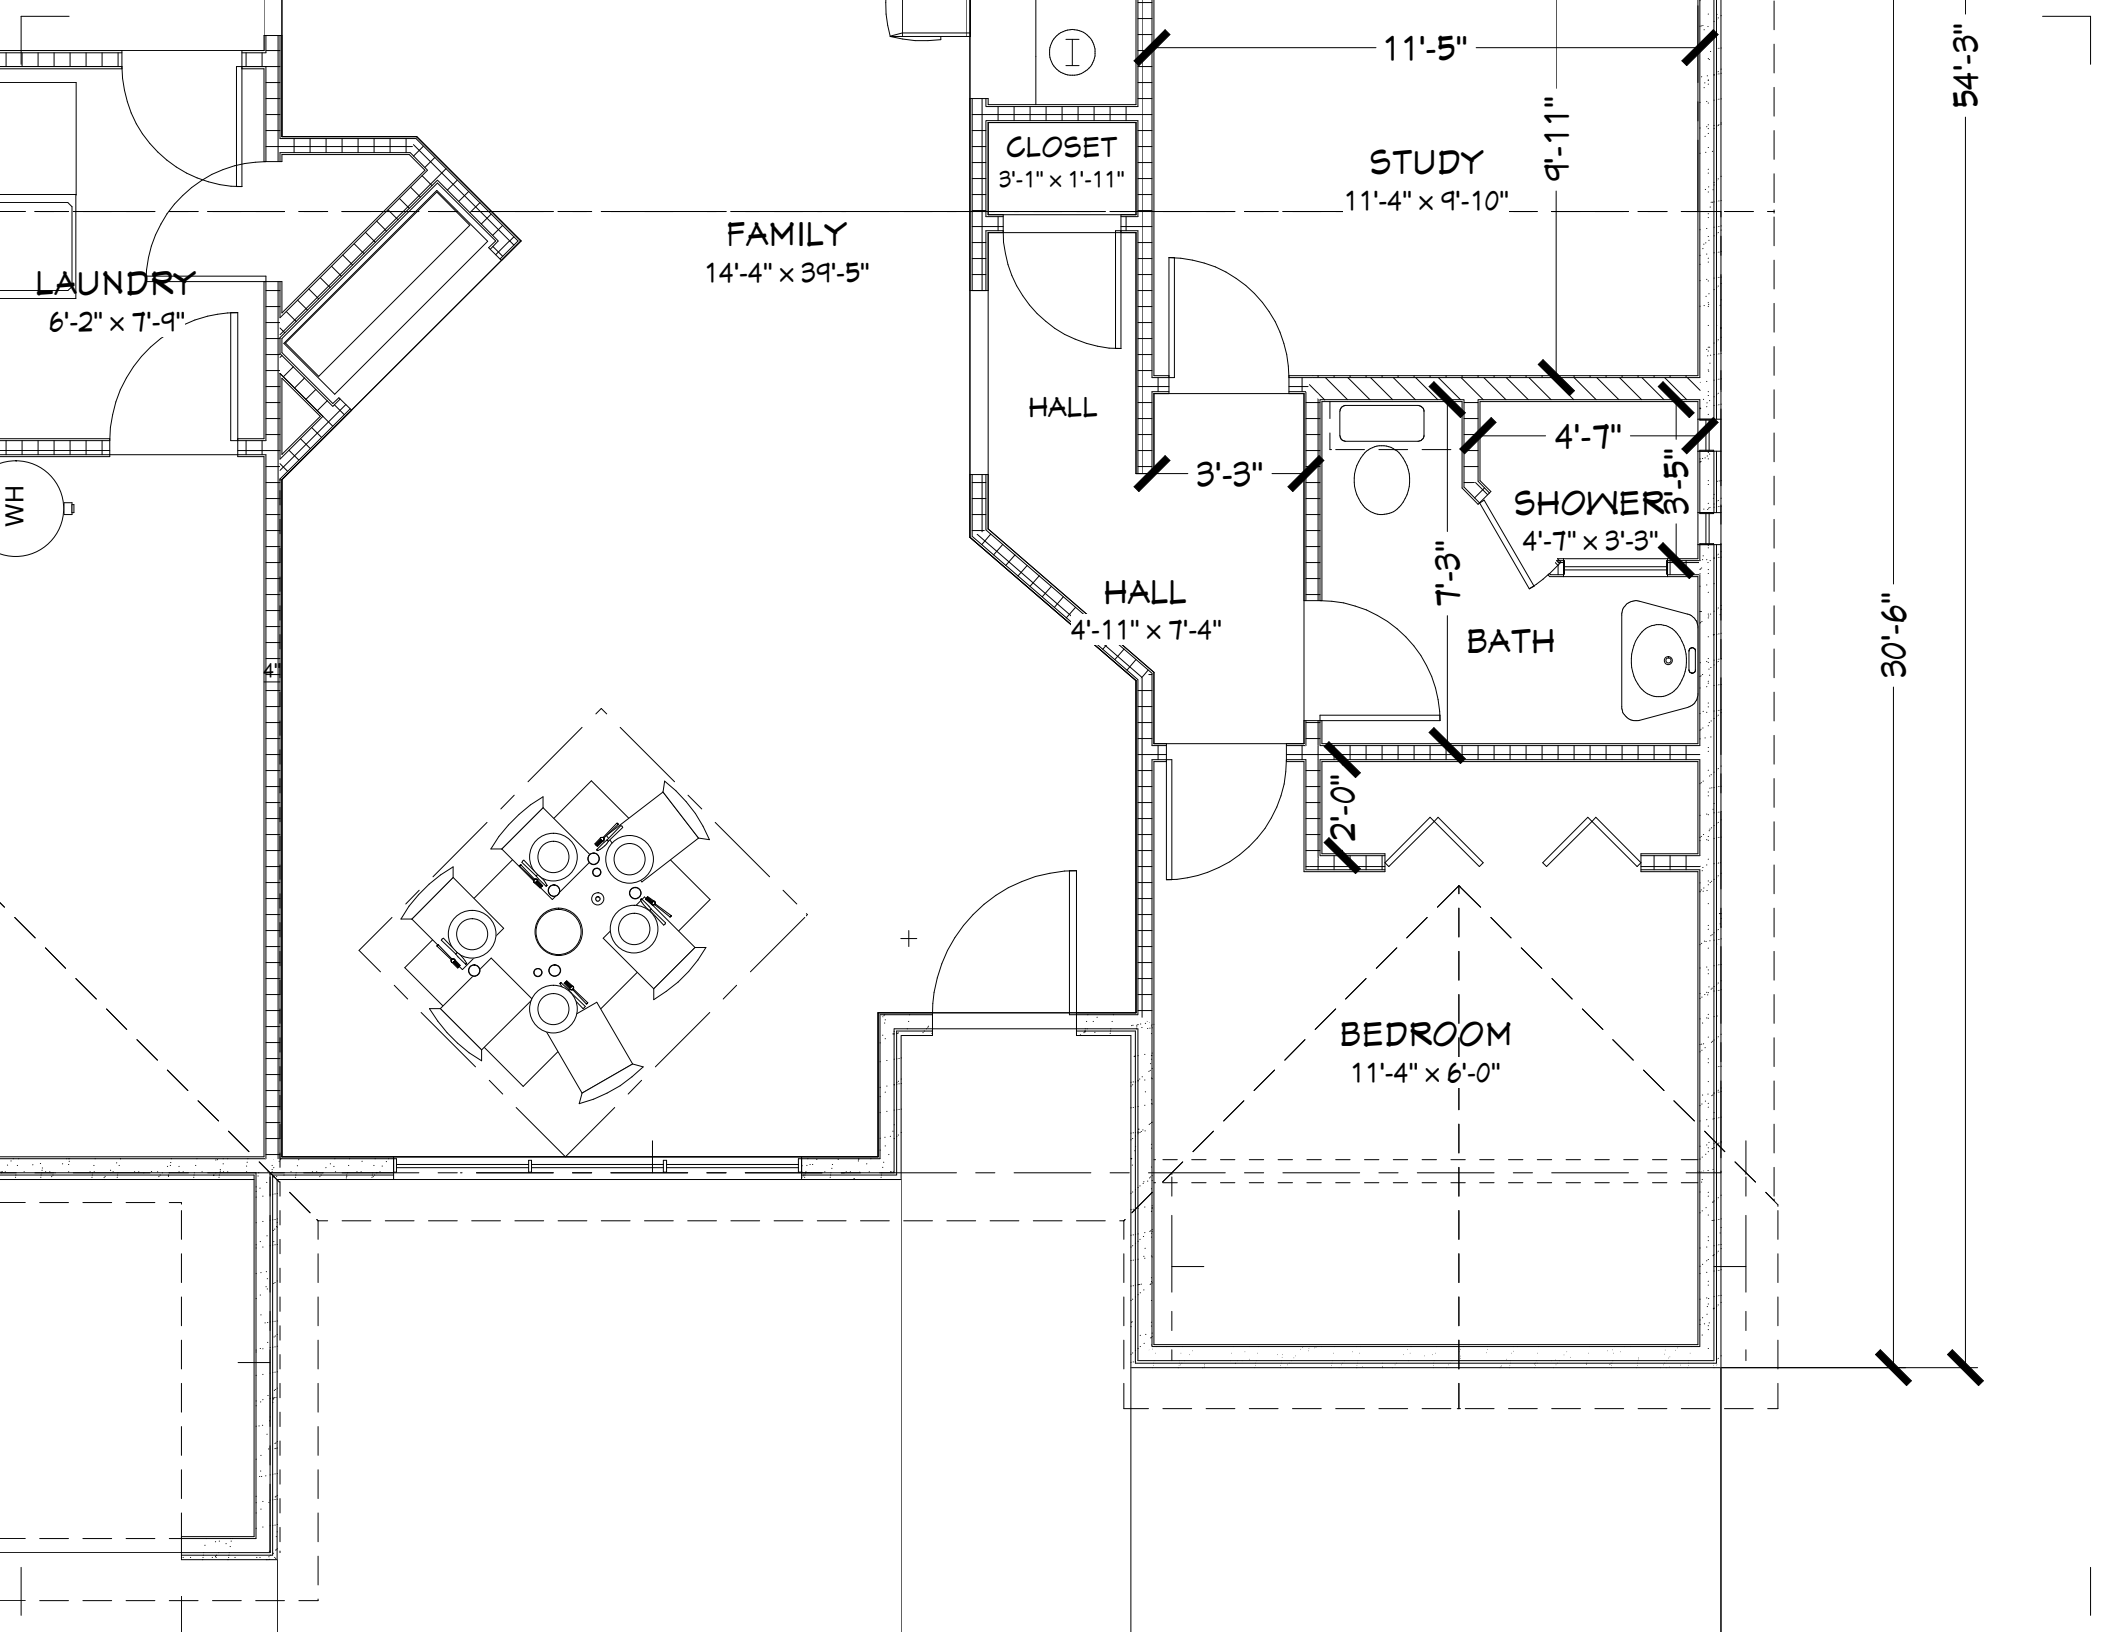

11'-3"

14'-6"

MASTER BDRM  
14'-11" x 13'-8"

3'-4"

1'-0"

100'-0"

20'-1"

48'-3"

13'-8"

**GARAGE**  
19'-6" x 11'-9"

WH

13'-6"

PORCH

10'-0"

FAMILY  
13'-4" x 9'-6"

10'-0"

10'-0"

D/W

13'-9"

14'-7"

IS NE  
ADD

CRO  
HATC  
IS NE  
SHA  
STR

7"

85'-0"