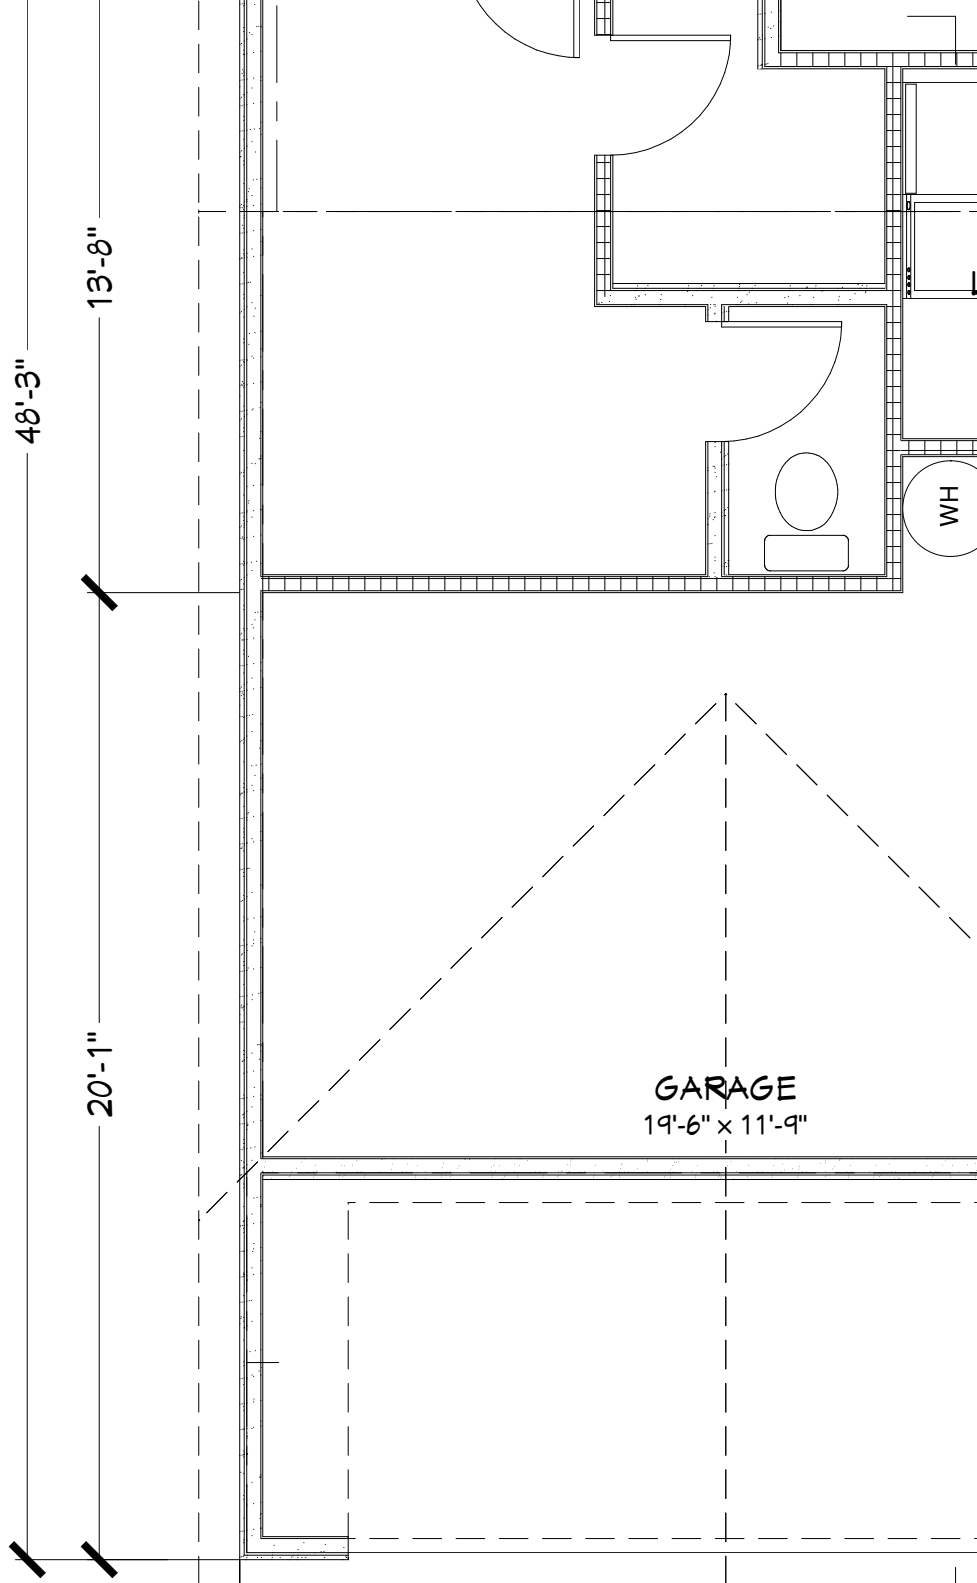

11'-3"

14'-6"

MASTER BDRM  
14'-11" x 13'-8"

3'-4"

1'-0"

100'-0"

20'-1"

48'-3"

13'-8"

**GARAGE**  
19'-6" x 11'-9"

WH

13'-6"

PORCH

10'-0"

FAMILY  
13'-4" x 9'-6"

10'-0"

10'-0"

D/W

13'-9"

14'-7"

IS NE  
ADD

CRO  
HATC  
IS NE  
SHA  
STR

7"

85'-0"