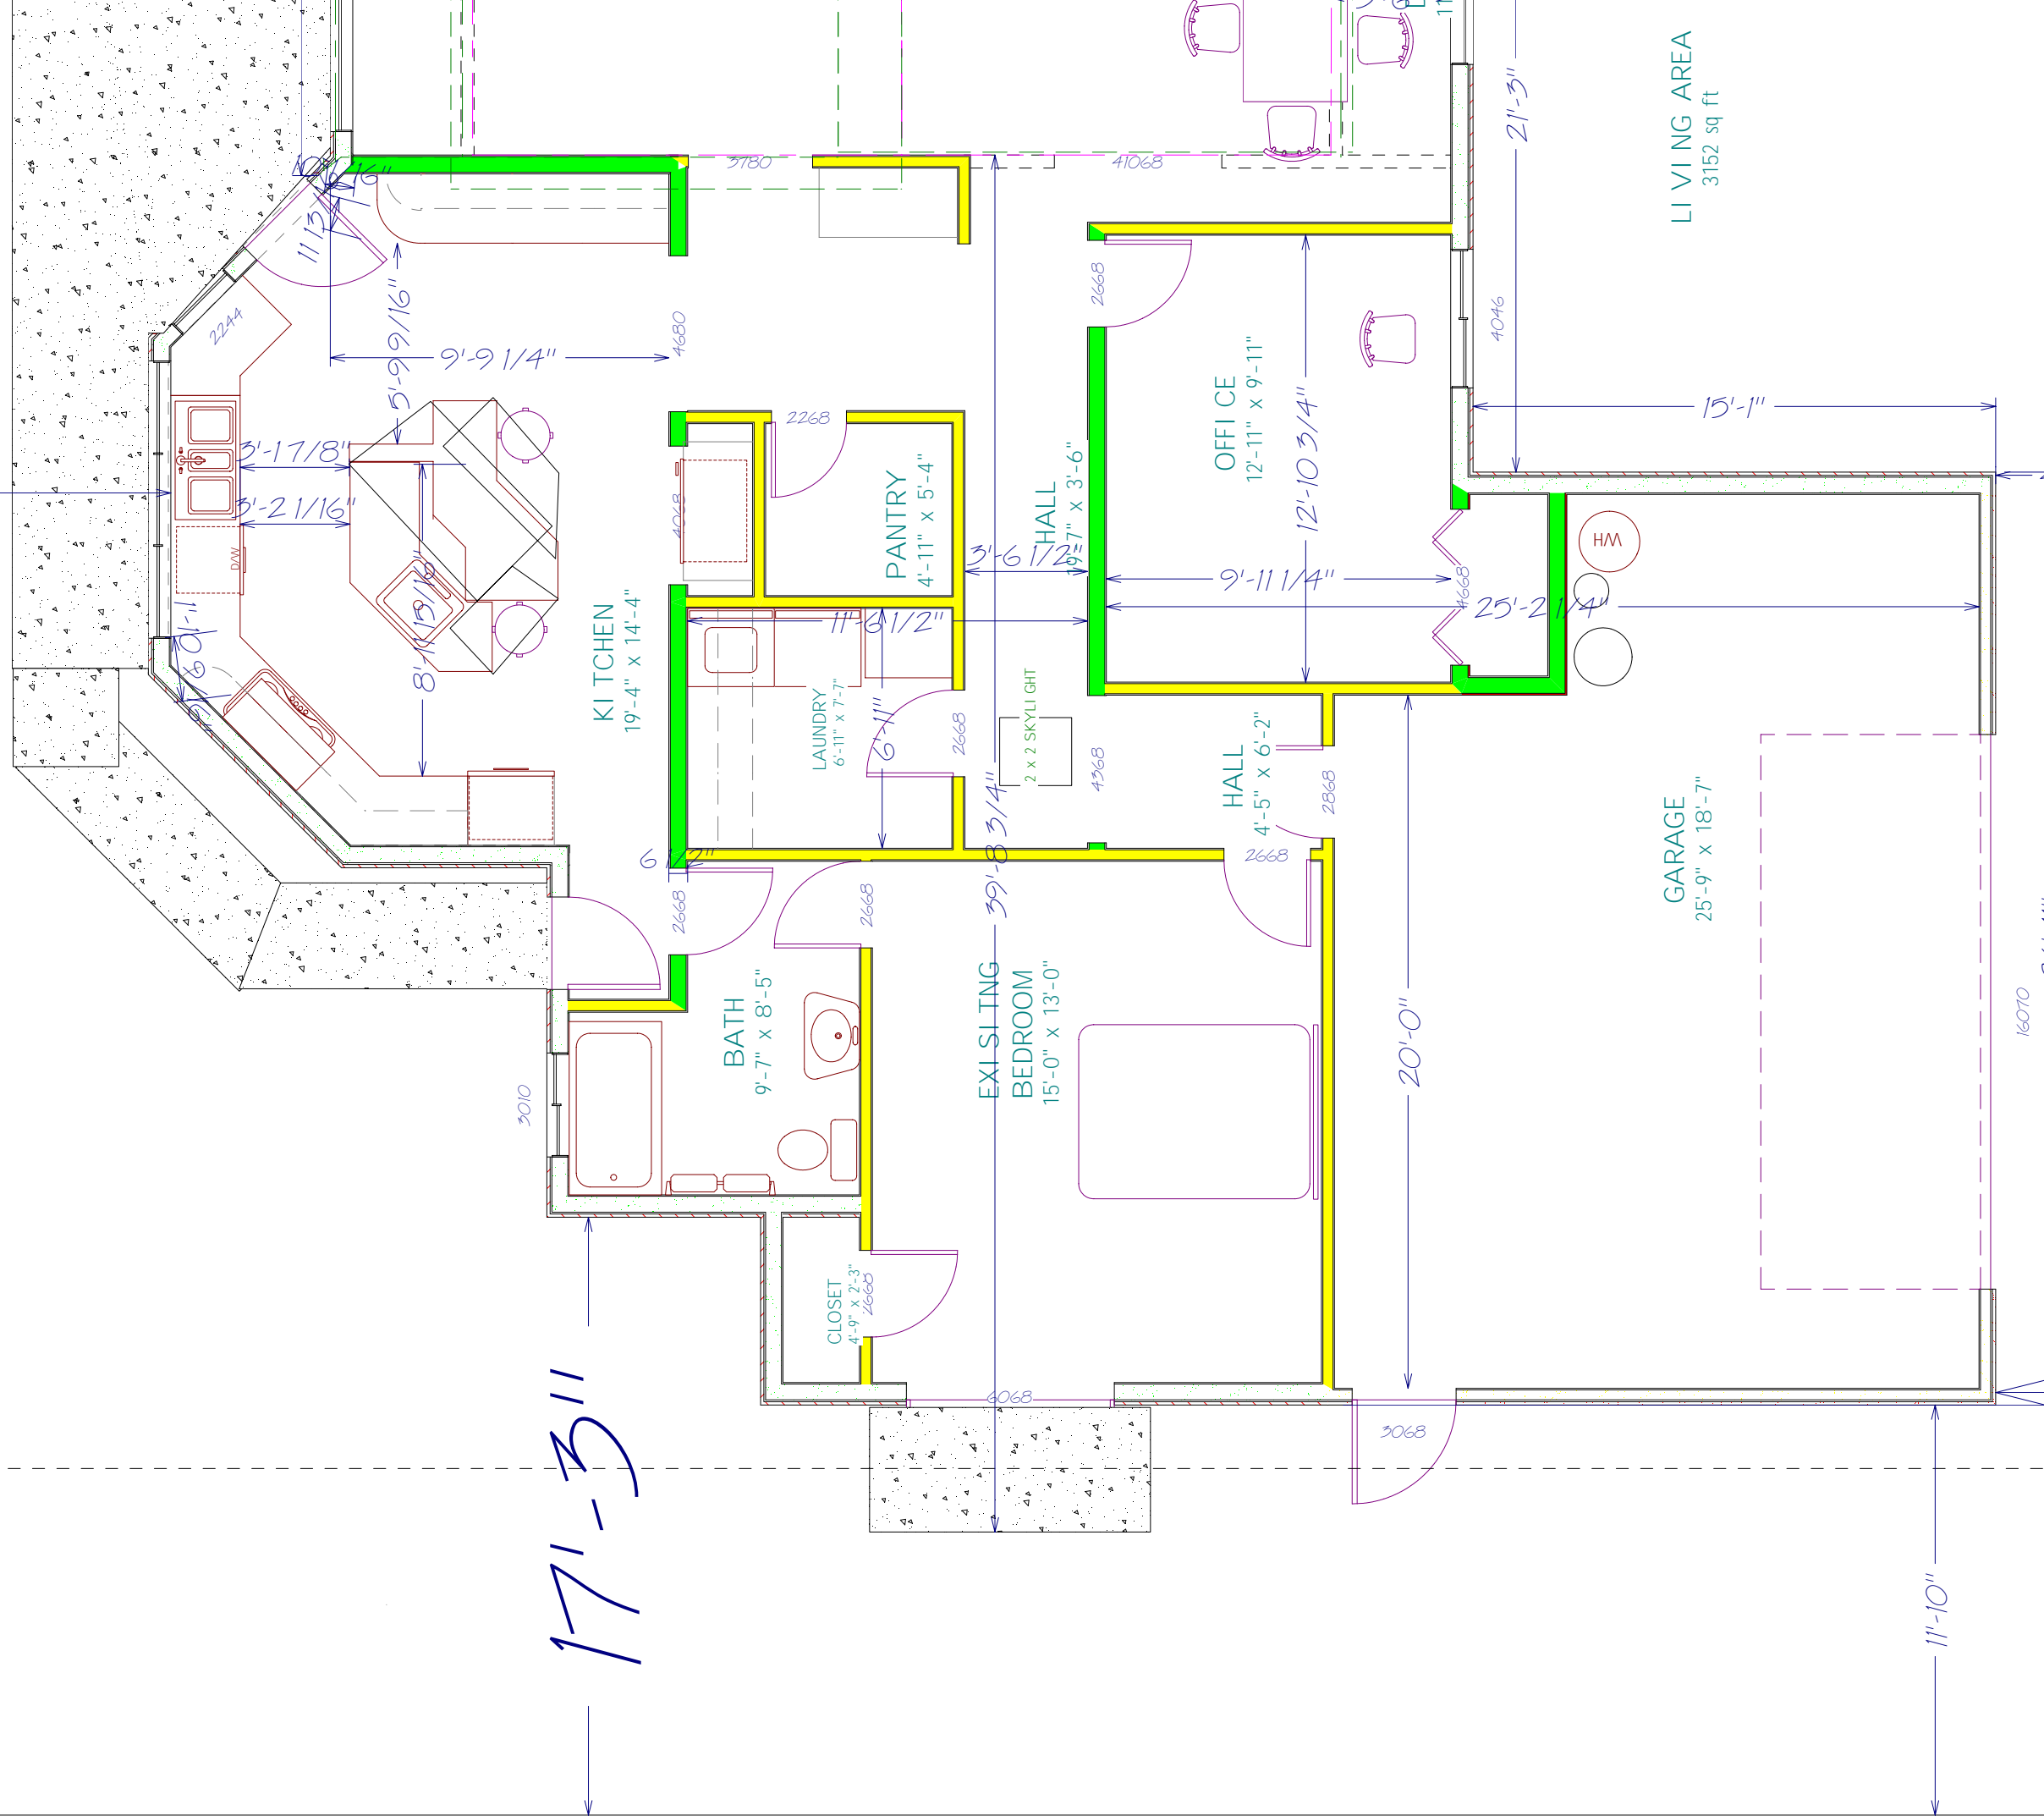

202'-0"

171'-3"

3068

20'-0"

EXISTING BEDROOM
15'-0" x 13'-0"

BATH
9'-7" x 8'-5"

KITCHEN
19'-4" x 14'-4"

PANTRY
4'-11" x 5'-4"

OFFICE
12'-11" x 9'-11"

GARAGE
25'-9" x 18'-7"

LIVING AREA
3152 sq ft

11'-10"

16070