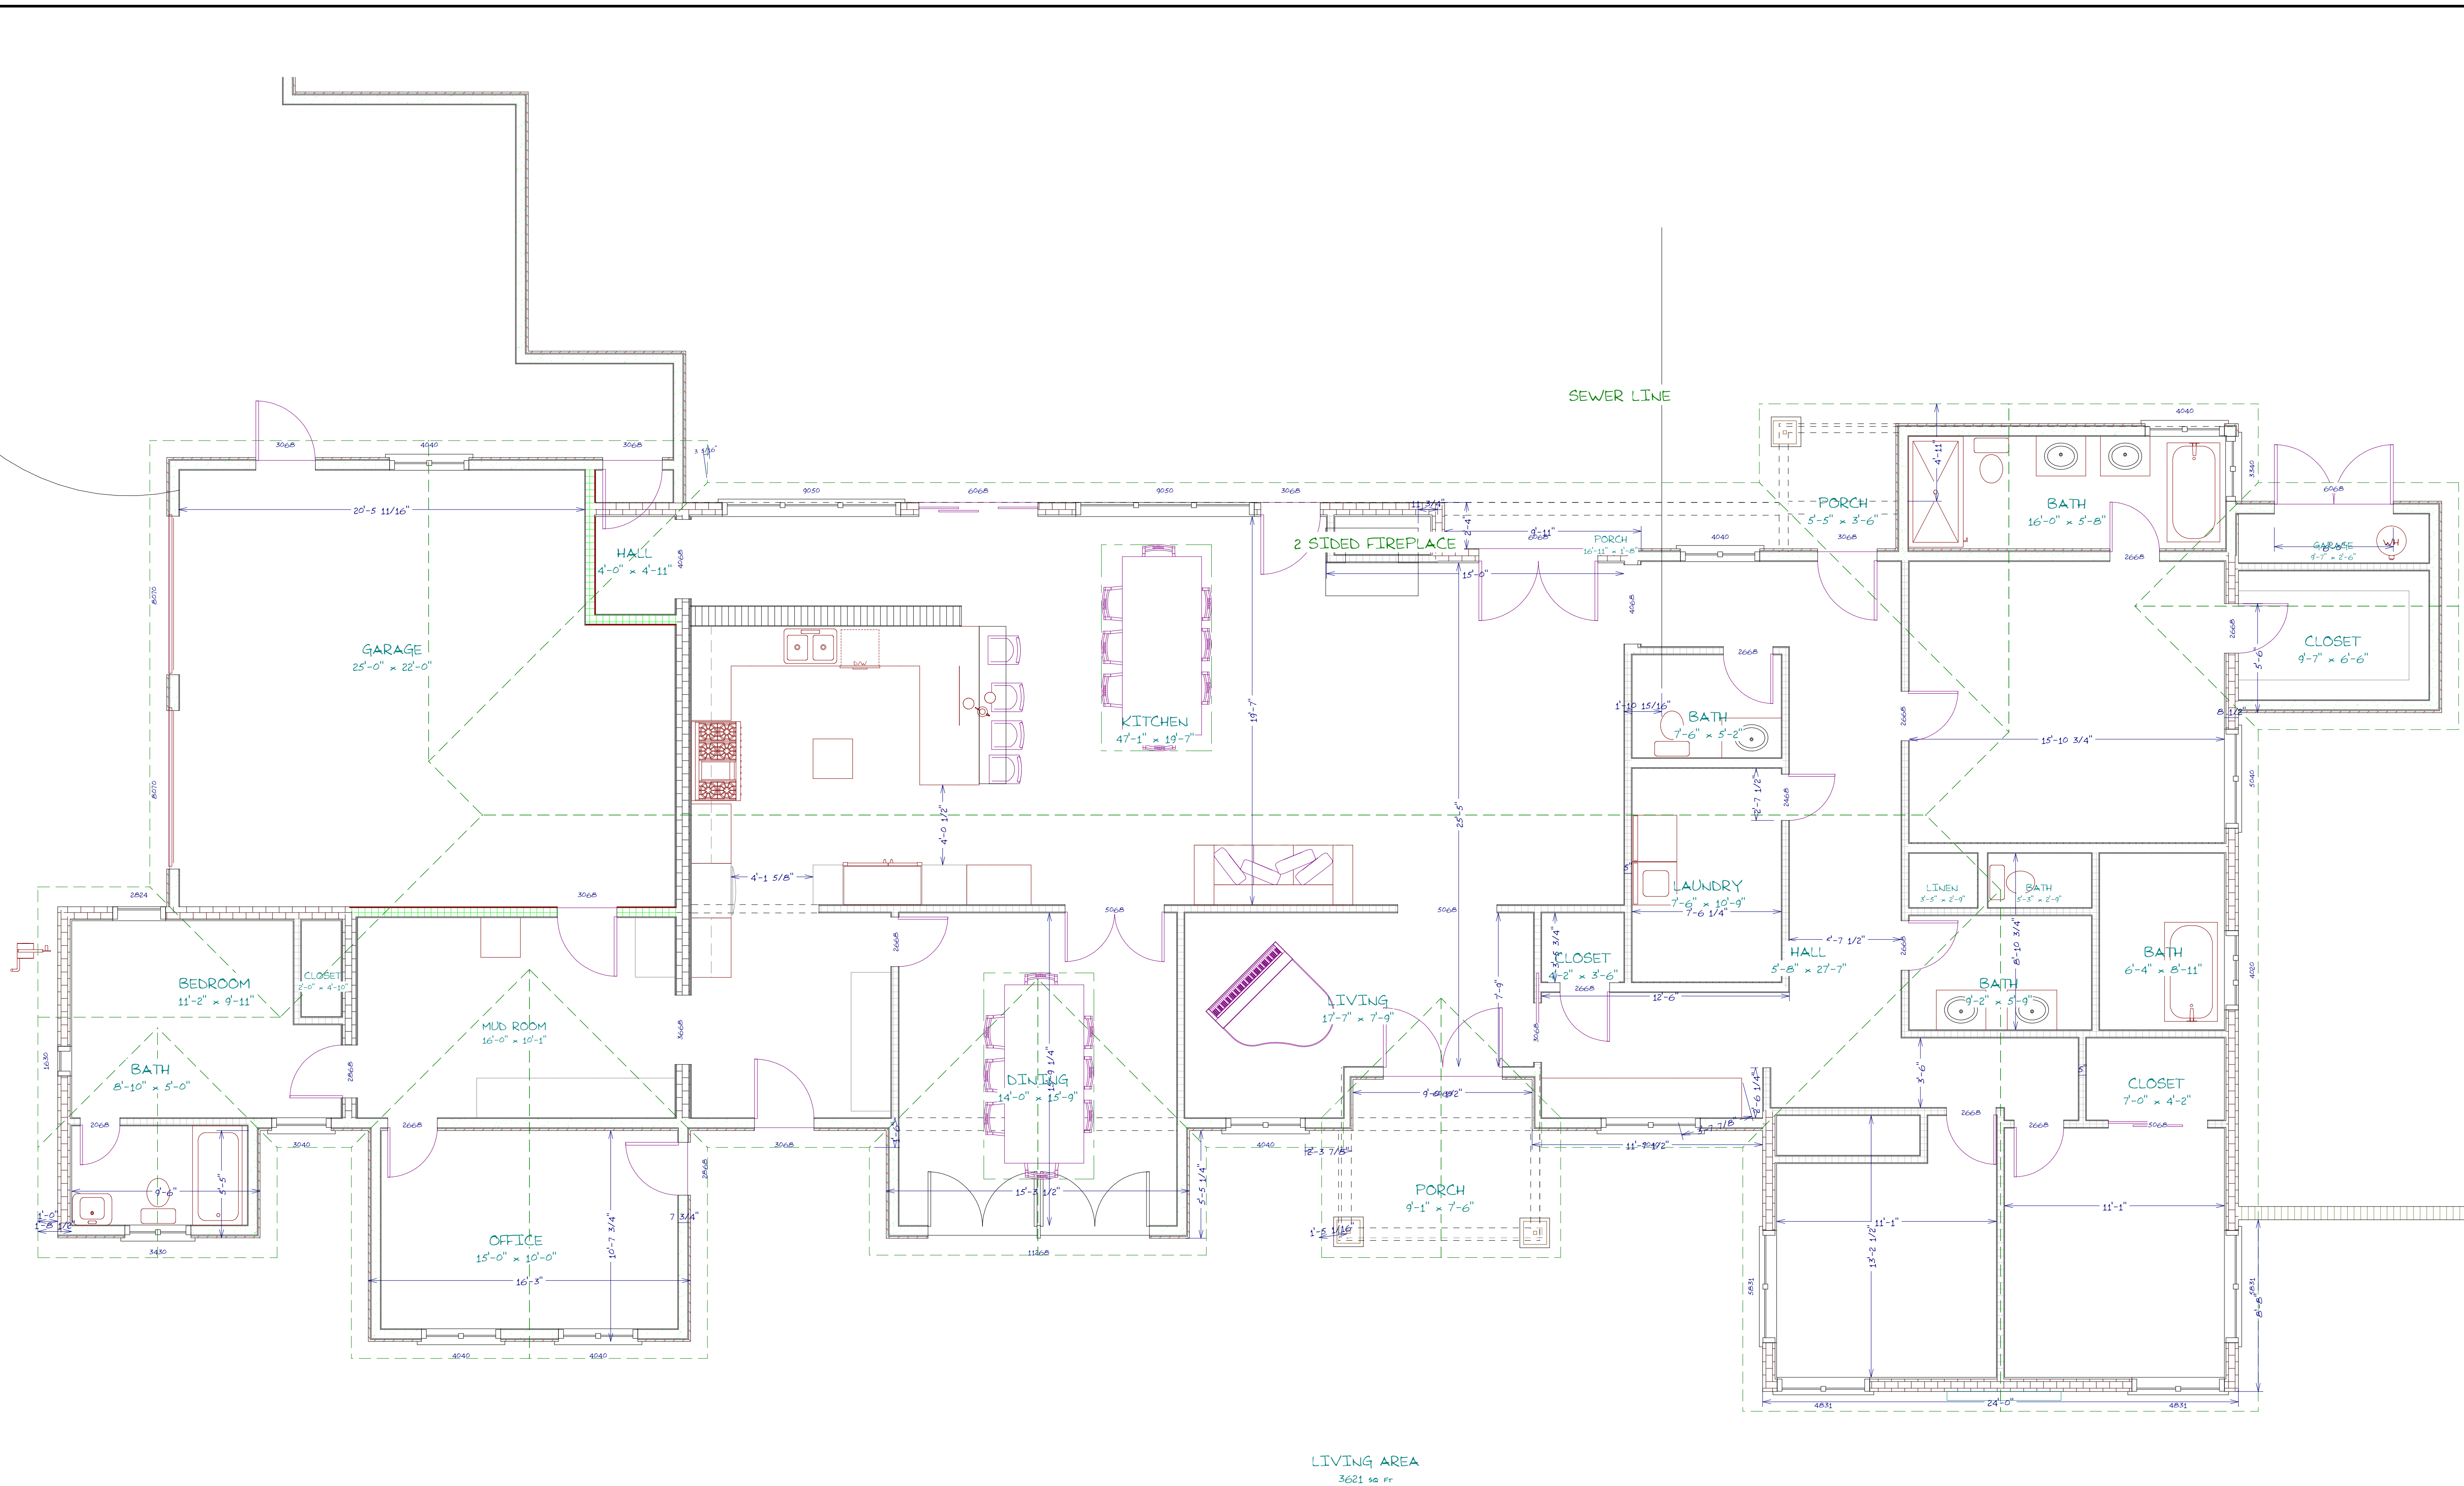

DESIGNER
 MICHAEL
 GILSON

PRICED BY
 CLAYTON
 FERREIRA

CUSTOMER
 JOHN & REBECCA
 EVEN

233 W MONTEBELLO
 PHOENIX, AZ 85013
 602-277-1000

DATE
 10/28/04

PAGE
 OF

SCALE = 1/4" = 1'